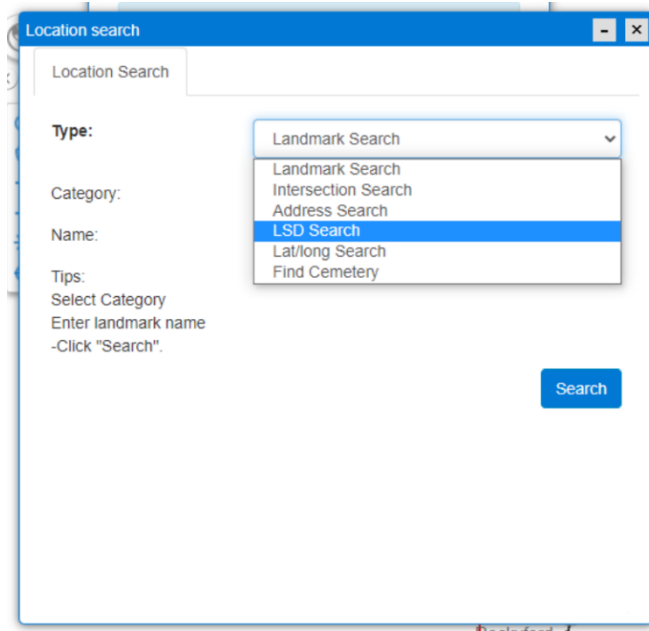

Guide to use Search LSD or ¼ section for PRMS Webmap

<https://mobile.palliserwebmap.ca/view.aspx>

- 1) In the top left-hand corner select 
Then select Location Search

- 2) Select LSD Search

Location search

Location Search

Type: LSD Search

NW NE SW SE

LSD(1-16):

Sec(1-36): 33

Township: 12

Range: 12

Meridian: 4