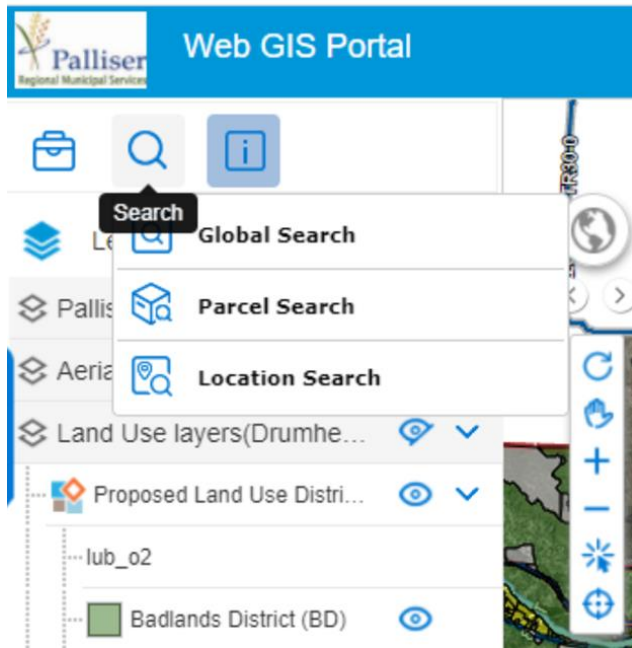

Guide to use Search LSD or ¼ section for PRMS Webmap

<https://mobile.palliserwebmap.ca/view.aspx>

- 1) In the top left-hand corner select 
Then select Location Search

- 2) Select LSD Search

Location search

Location Search

Type: LSD Search

NW NE SW SE

LSD(1-16):

Sec(1-36): 33

Township: 12

Range: 12

Meridian: 4

Example:
11 32 TWP 15 RGE 26 W 4M

Search

3) Enter LSD or ¼ Section and select "Search"